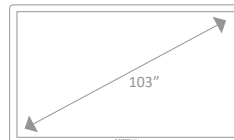

## Screen

Resolution	UD 3840x2160 @60Hz
Brightness	500cd / m2
Viewing Angle	178°
Noise	Below 40dB 25C
Surface Temp	Below 10 at 24C
Operating Con	5C to 35C
Power Req	AC 100 to 240V, 50/60Hz Power Supply
Power Max	520W
Power Average	480W
Touch Points	4 / 10 Fingertips or any tips
Touch Technology	Optical
LED Display	LG Commercial Grade

## Dimensions

Touch Area	103"
Display Area	98"
Screen	2345(W) x 1369(H) x 125(D)mm
Packed	2600(W) x 1550(H) x 560(D)mm